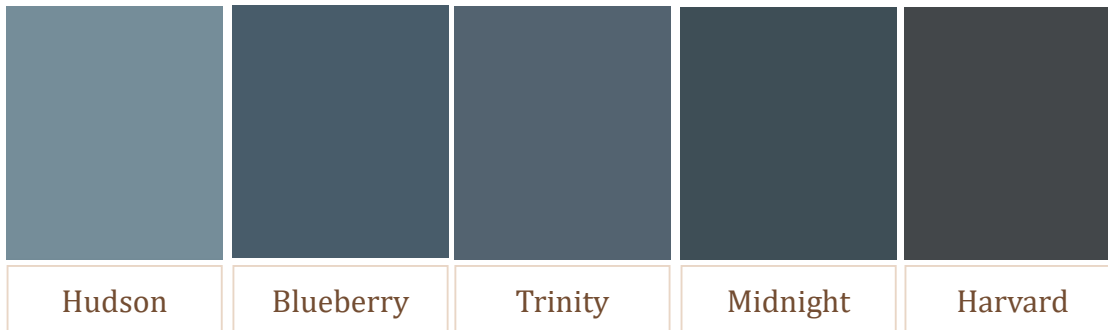

Harbour Breeze