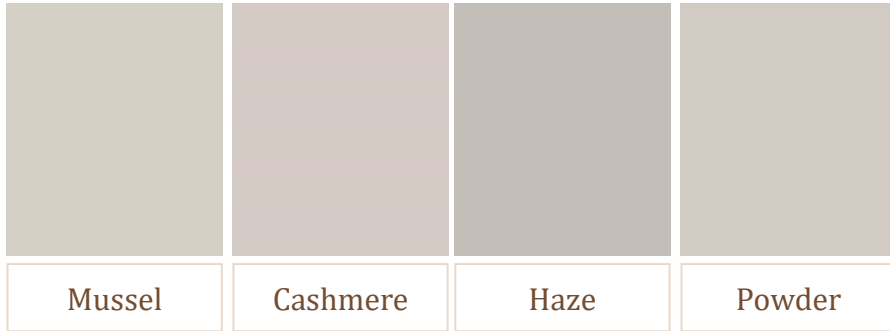

Desert Oasis

Snow White

Latte

Dove

Alabaster

Porcelain

Emerald Valley

Seashell

Green Mist

Willow

Ivy Glen

Yale

Hazelwood

Hunter

PAINT PALETTE *Options*

PLEASE NOTE:

Colours are reproduced as close as possible to the actual product however colour variations will occur due to the limitations of the printing process.

Rock Pool

Harbour Breeze

Stone Mason

IMPORTANT INFORMATION

Havana Supermatt

Premium
White

Cashmere

Light Grey

Indigo Blue

Graphite

Black

EDGING *Options*